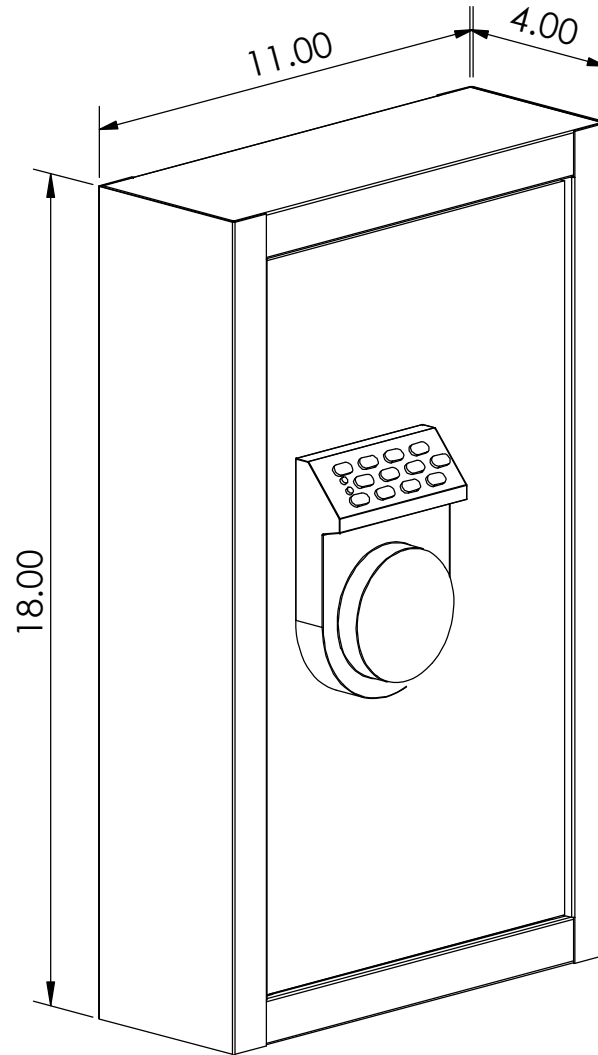

TITLE: P-99 KEY LOCKER	DATE: 11/18/20	DATE: 11/03/20	ORDER NO.	PACKAGE SHEET: OF
	USED BY: BT	DESIGN BY:	CUSTOMER:	
	DRAWN BY: BT			

Construction:

16 & 20 Gauge All Welded Steel Body & Subassemblies
(13+ Gauge thickness in some areas).
11 Gauge (1/8") Steel Plate Door

Approximate Weight:
22 LBS.

Size:
11"W x 18"H x 4"D

Capacity:
86 Key Hooks

Features:

Envelope Storage Area
Two Interior Mounting Holes
Flush-Mounted Door
Concealed Hinges

Lock Options:

Any Fenco Combination Lock Offerings (Kaba Mas
V-252 Featured In Image)
Dual Control Available

Colors:

Standard color Text Black
All Other Fenco Colors (25+ options) Are A 10%
Upcharge.

Approximate Lead-time:

Black 2 Weeks
Other Colors 3 Weeks

Last Update:

Fenco
Undercounter & Forecounter Equipment
P.O. BOX 1238 BURLINGTON, NJ 08016-0516
www.fencobankequipment.com