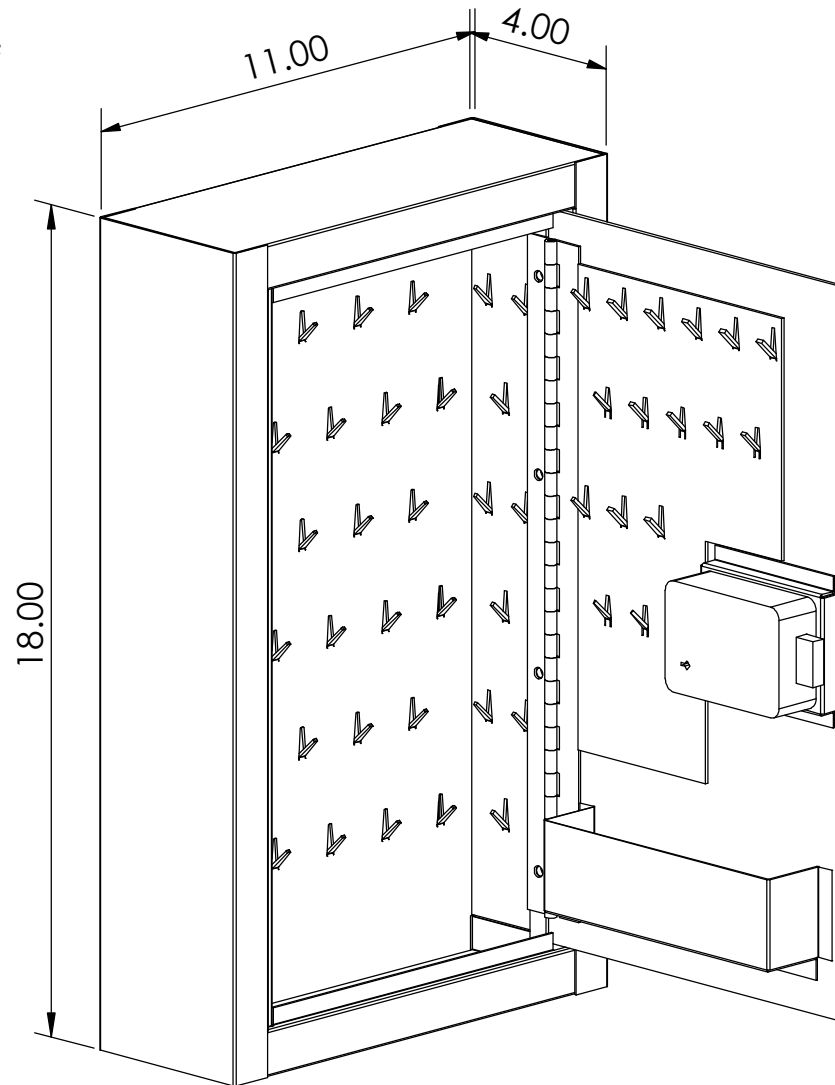

TITLE: P-99, KEY LOCKER	DATE: 11/18/20	DATE: 11/03/20	ORDER NO.	PACKAGE SHEET: OF
	USED BY: BT	DESIGN BY:	CUSTOMER:	
	DRAWN BY: BT			

Construction:

16 & 20 Gauge All Welded Steel Body & Subassemblies (13+ Gauge thickness in some areas).

11 Gauge (1/8") Steel Plate Door

Approximate Weight:

22 LBS.

Size:

11"W x 18"H x 4"D

Capacity:

86 Key Hooks

Features:

Envelope Storage Area

Two Interior Mounting Holes

Flush-Mounted Door

Concealed Hinges

Lock Options:

Any Fenco Combination Lock Offerings (Kaba Mas V-252 Featured In Image)

Dual Control Available

Colors:

Standard color Text Black

All Other Fenco Colors (25+ options) Are A

10% Upcharge.

Approximate Lead-time:

Black 2 Weeks

Other Colors 3 Weeks

Last Update:

Fenco
Undercounter & Forecounter Equipment
P.O. BOX 1238 BURLINGTON, NJ 08016-0516
www.fencobankequipment.com